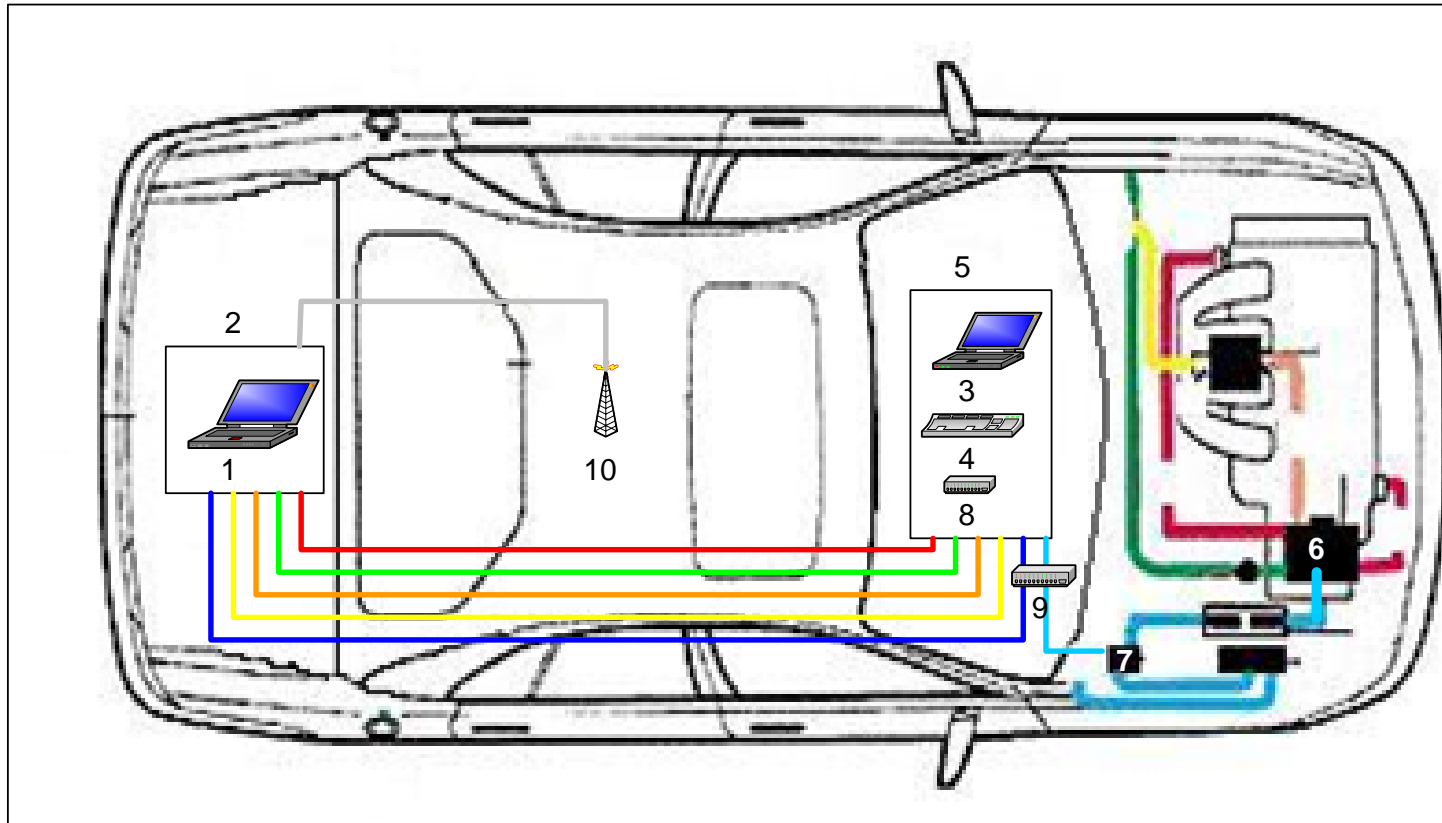

CF-29 (PDRC) Laptop Installation For Police Vehicles Diagram

KEY:

- 1. CF- 29 Laptop
- 2. CF- 29 Docking Station / Mount
- 3. PDRC
- 4. PDRC Keyboard
- 5. PDRC Tilt / Swivel Mount
- 6. Vehicle Battery (12 Volts DC)
- 7. Charge Guard Power Protector
- 8. 4 Port USB Hub
- 9. LIND Power Adapter
- 10. 802.11g Roof Antenna

- USB Extension Cable
- Serial Cable
- Audio Cable
- Video Line Feed Cable
- Spare
- 12V DC Power IN
- 802.11g COAX Cable

NOTES: